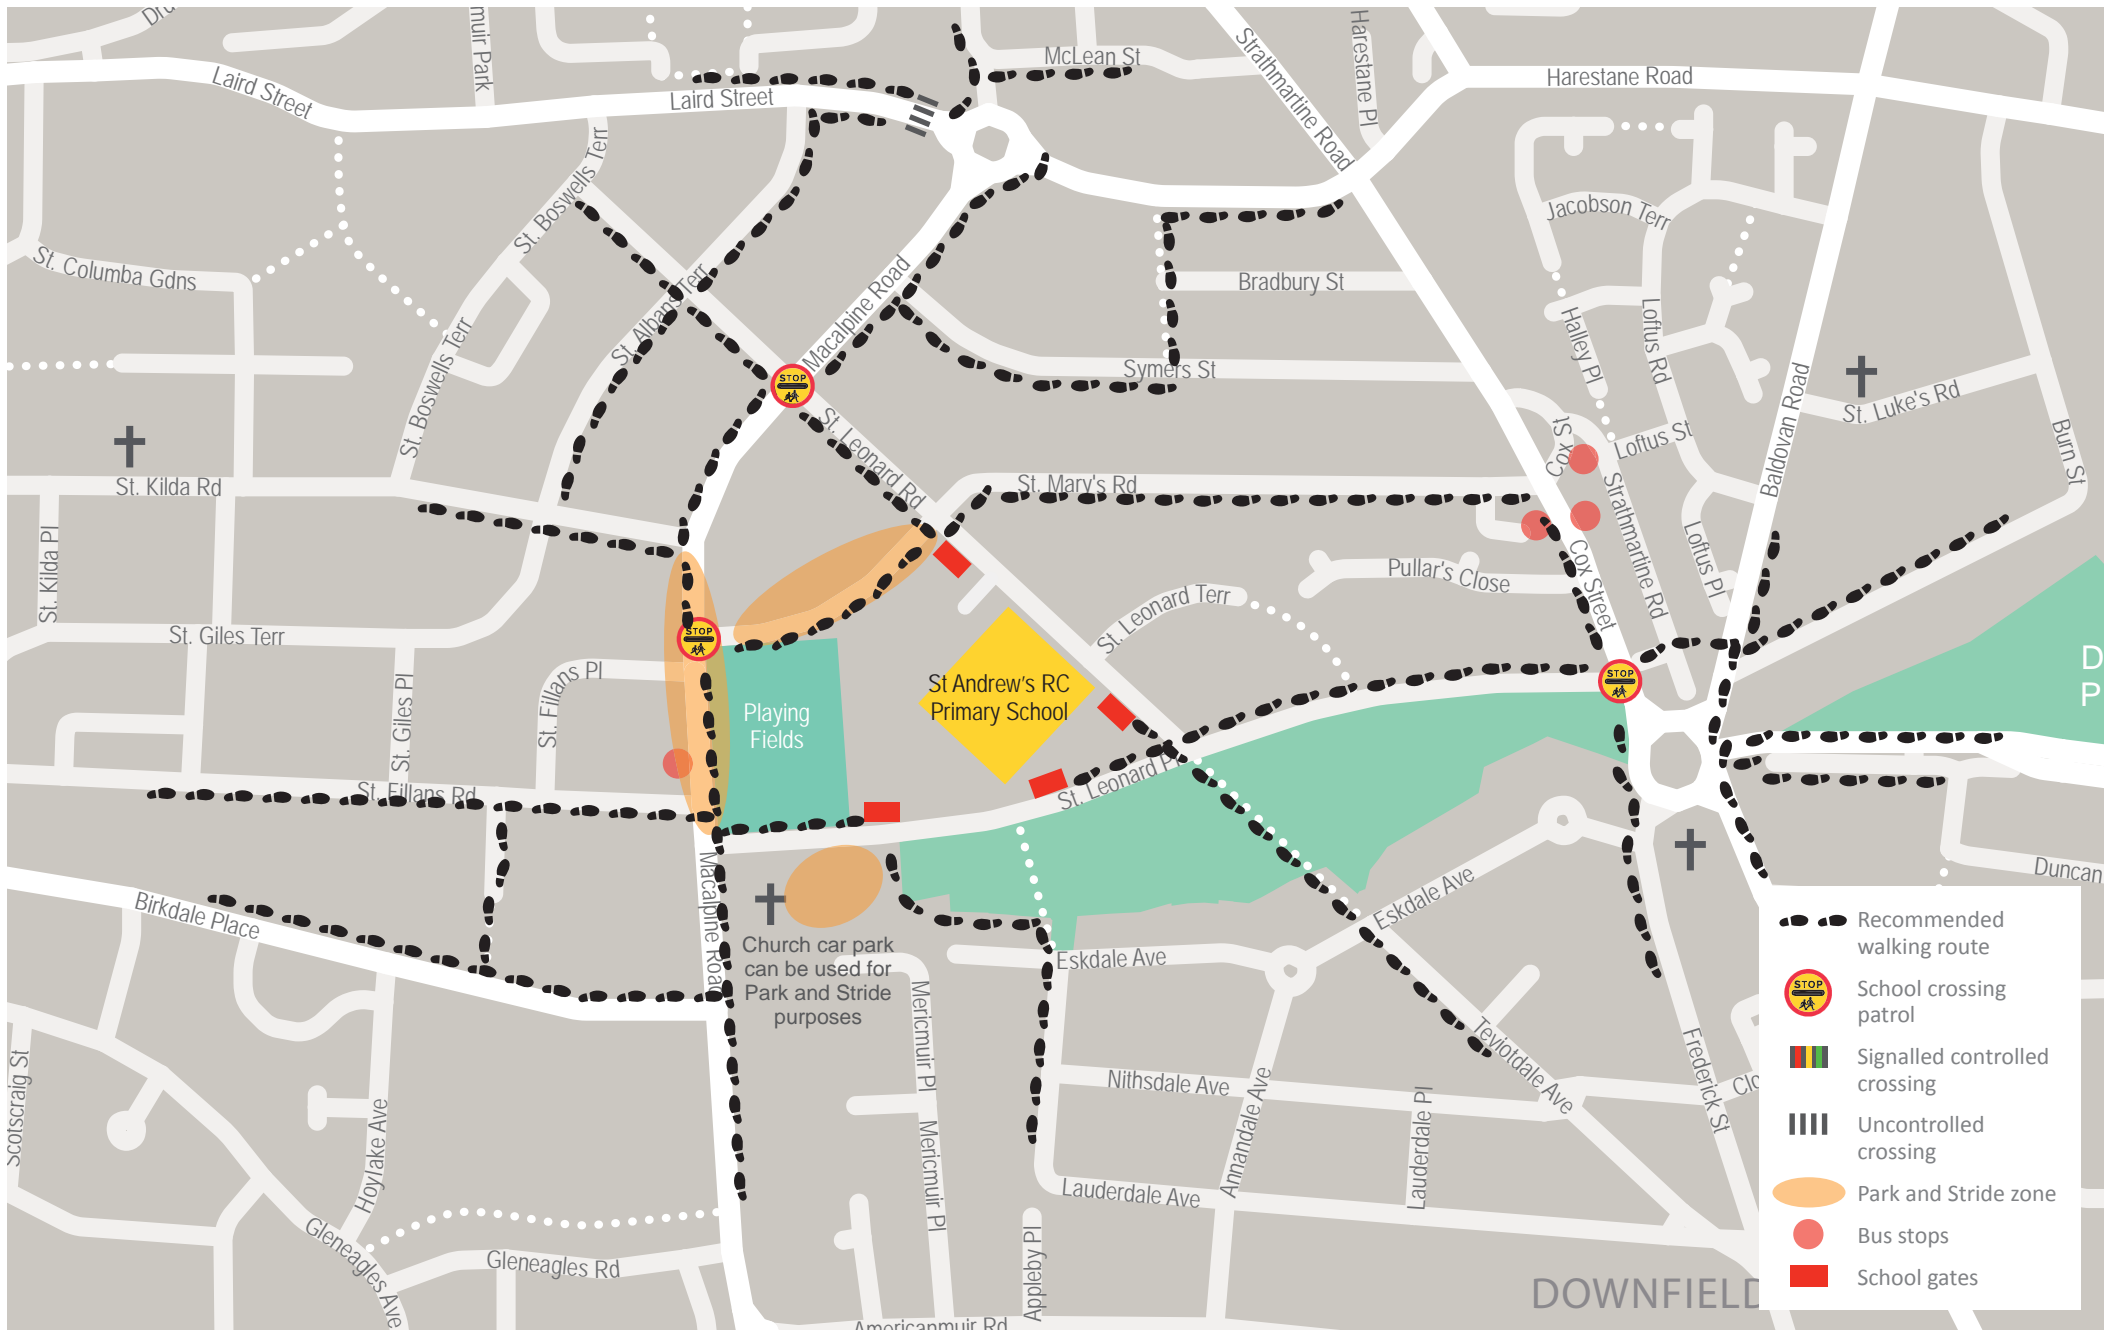

### Park and Stride

As well as the streets shown on the map you can use the car park at St Leonard's and St Fergus' church in St Leonard's Place for Park and Stride.

If you want more information about routes from home to school please visit [dundeetravelinfo.com](http://dundeetravelinfo.com), which can give you detailed advice on travel by foot, cycle and public transport for any journey in Dundee.

Disclaimer: while the map overleaf shows recommended routes to school, we cannot take responsibility for the journey itself. Take care to ensure that you and your child travel safely and always follow the Green Cross Code.

Designated School Crossing Patrol locations are shown on your map. From time to time, designated crossings may not be manned. If any crossing point is likely to be without a patrol for an extended period, your school will let you know.

## Safer Routes to St Andrew's RC Primary School

**Go on...get travel active**